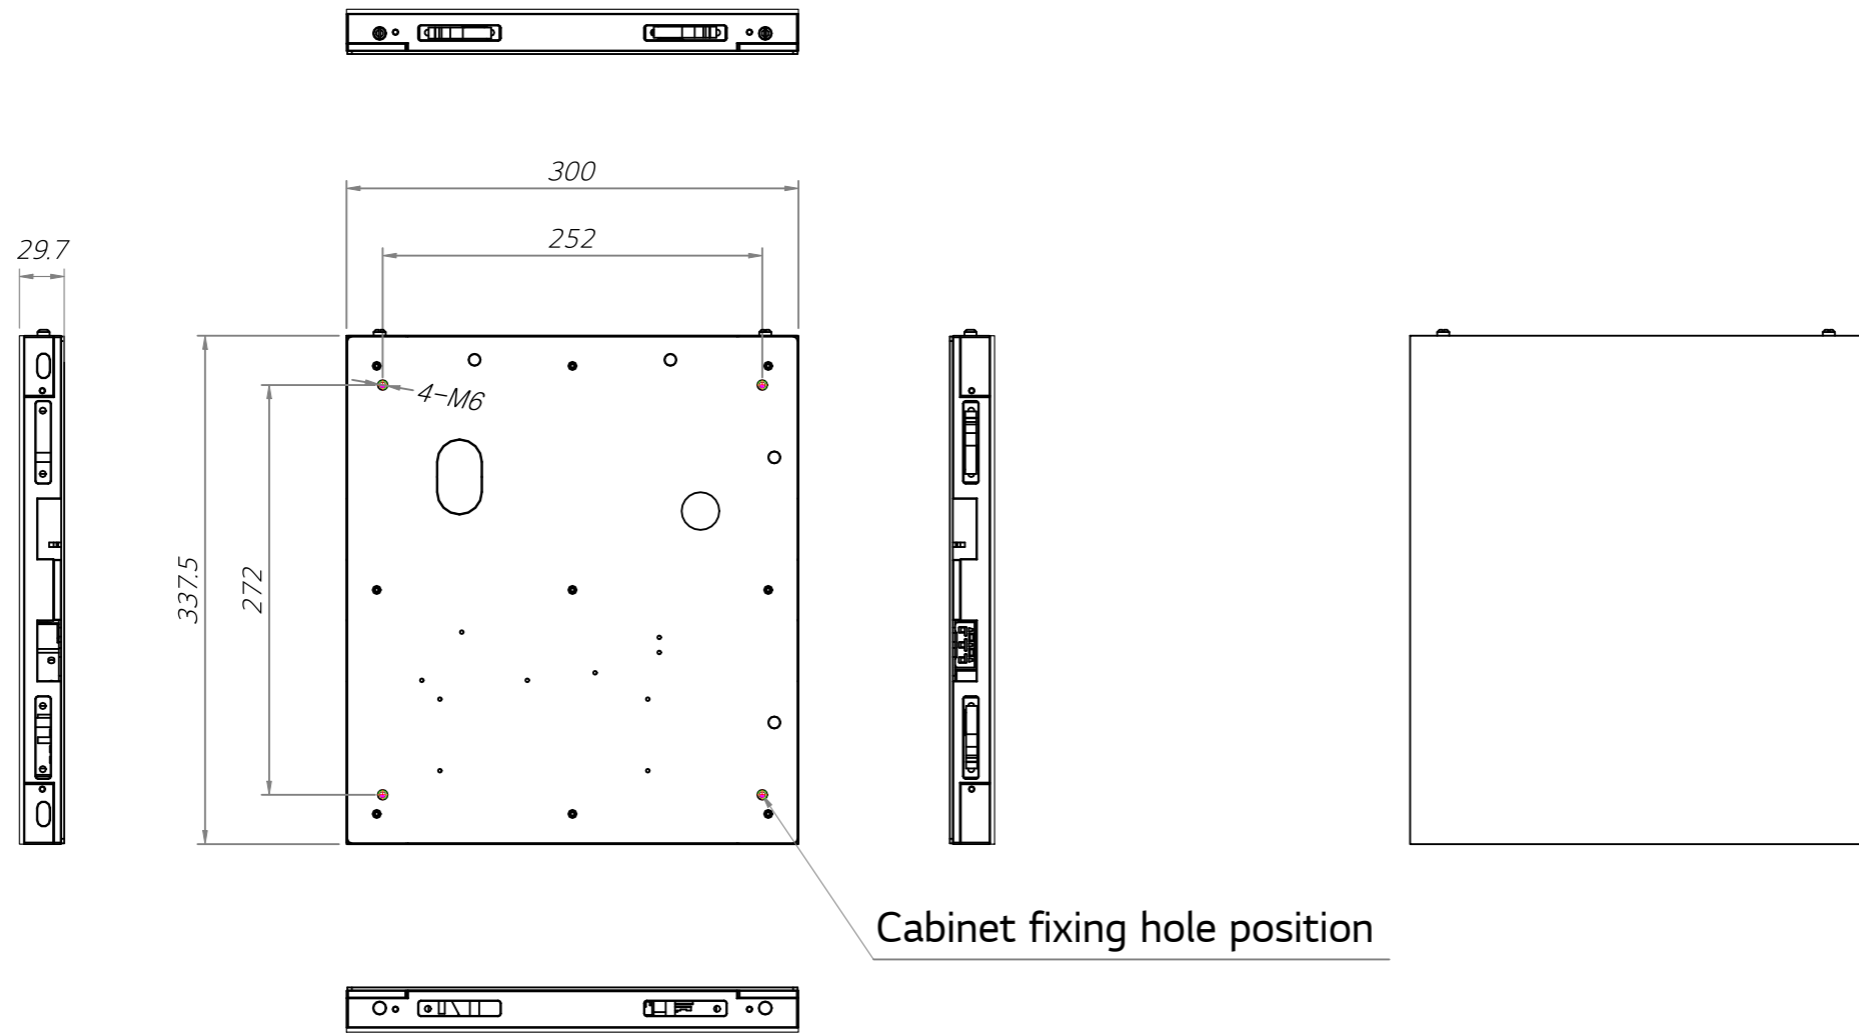


LSCB0xx-CK
 - SIZE: W 300mm X H 337.5mm

PROJECT TITLE

LED Screen

NOTE

1. This drawing is only for reference.
2. Specifications subject to change without notice.

Cabinet fixing hole position

△		
△		
△		
△		
△		
△		
△		
△		
△		

REVISIONS DATE

DRAWN BY

DESIGNED BY

CHECKED BY

APPROVED BY

DRAWING TITLE
 Cabinet Elevation
 LSCB0xx-CK

MATERIAL

SCALE 1 / 5